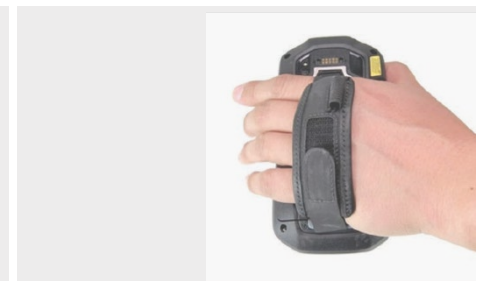

ACCESSORIES

Single Slot Charge Only Share-Cradle Kit
5-Slot Charge Only Share-Cradle Kit
5-Slot Charge and Ethernet Share-Cradle Kit
4-Slot Spare Battery Charger (stand-alone)
4-Slot Battery Charger with Adapter Cup for Share-Cradle
Snap-On Trigger Handle
Soft Holster
Hand strap (3-Pack)
Spare Battery